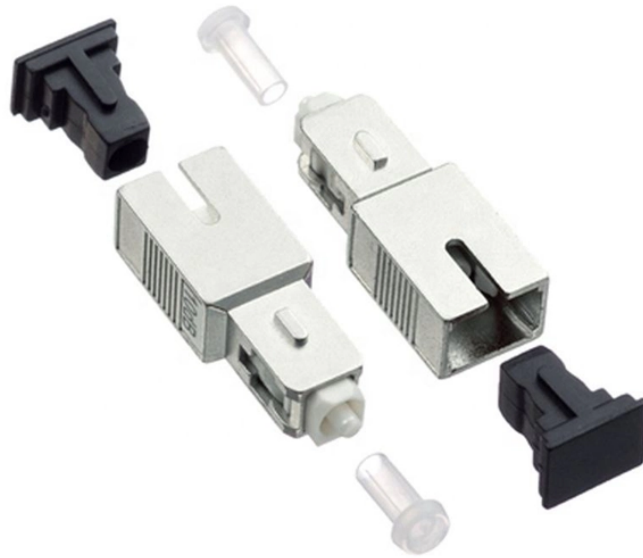

Red three-level distribution box

Red three-level distribution box

As for the equipment inside, there are certain differences: the first level distribution cabinet generally has isolation switches, circuit breakers, leakage protectors, etc., the second level ...

Preferred for more than 50 years, red Dot® weatherproof and conduit body solutions withstand the harshest elements and ensure trouble free installation and years of superior performance.

Typically, primary distribution does not directly supply power to devices, secondary distribution handles power equipment with three-phase electricity, and tertiary distribution refers to ...

Red Dot® boxes are made from durable die-cast aluminum and available in single- and double-gang rectangular as well as round configurations—with a variety of hub sizes to meet all needs.

IHD3-1 Application For Dry-Tite boxes and covers protect wiring devices, switches, electronic components and terminal blocks in dry, damp and wet locations

Connects to end-use equipment via switch boxes, forming a three-tier power distribution system. Residual current devices (RCDs) at both the tertiary (equipment-level) and secondary (zone-level) ...

Choose from our selection of power distribution boxes in a wide range of styles and sizes. Same and Next Day Delivery.