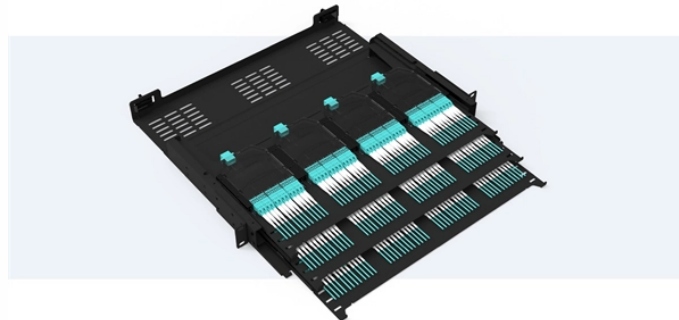

Red dot on the distribution box

Pre-Terminated Patch Panel

- Standard 19" width
- Max 144 fibers in 1U
- Ultra-High Density Ready

Dual-rail, easy install & maintain

Lightweight ABS MPO cassette

Premium sheet metal with matte coating

Overview

Red Dot® boxes are made from durable die-cast aluminum and available in single- and double-gang rectangular as well as round configurations—with a variety of hub sizes to meet all needs. Preferred for more than 50 years, Red Dot® weatherproof and conduit body solutions withstand the harshest elements and ensure trouble-free installation and years of superior performance. Die-cast aluminum features machined surfaces that permit safer wire pulling. An accessible wiring chamber provides a convenient location to maintain or change a. Check each product page for other buying options. Round Outlet Box, 16. Call it Something Else?

Uh oh!.

Red dot on the distribution box

The 1-Gang Rectangular Weatherproof Box protects electrical wiring, wiring devices, switches and electronic components from moisture. Die-cast aluminum features machined surfaces that permit ...

Red Dot CKMUV Single Gang While-in-Use Universal Medium Vertical Cover, 3-1/4 Inch Internal Depth, Silver, Aluminum Alloy, for use with Duplex, GFI, Single Receptacle, and Switch

Preferred for more than 50 years, RedDot weatherproof and conduit body solutions withstand the harshest elements and ensure trouble-free installation and years of superior performance.