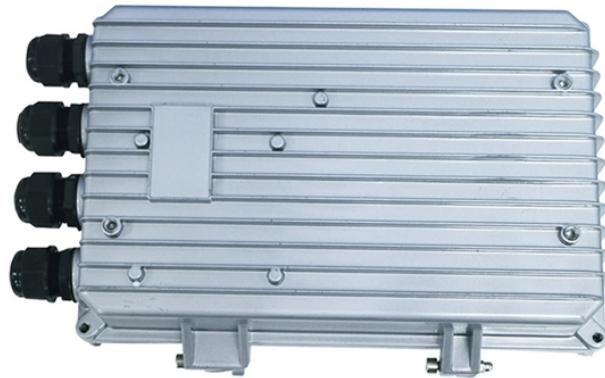

Red Fireproof Cable Tray Price List

Red Fireproof Cable Tray Price List

Cablofil fire resistant and fire proof cable trays are increasingly specified in the construction, power, oil, gas, petrochem, rail and utilities industries. Cablofil cable tray has been successfully tested and ...

This cable tray is widely applied in high-rise commercial buildings, industrial plants, and transportation facilities, providing a reliable organization system for power, communication, and control cables.

Cable trays are intended for the construction of fire-resistant cable paths with surface cable laying. Cable paths are constructed as standard or lightweight cable paths.

Fire Rated Cable Trays are designed to safeguard your cables in the event of fire. It provides a critical layer of protection, preventing the spread of flames along cable runs, even when concealed behind ...