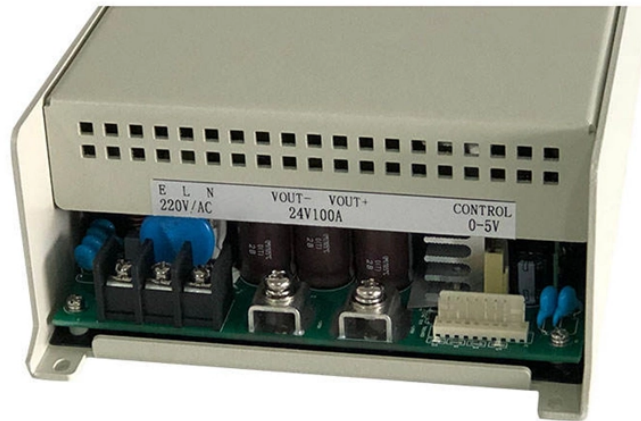

## Recommended Lighting Distribution Boxes for Home Installation

Best Electrical Box Reviews What to Look For When Buying Electrical Boxes What Are The Different Types of Electric Boxes Should I Use Plastic Or Metal Electrical Boxes Should Electrical Boxes Be Flush with Drywall Conclusion Electrical enclosures must be reliable, durable, and heavy-duty as it is responsible for the overall power system of your home for your device and appliances to function correctly. Before installing or replacing your new or old work light box, there are several vital factors that you need to consider checking, including your electrical junction box... See more on galvinpower