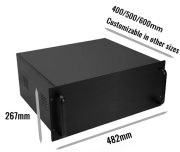

Recommended Laser Diode Brands

Discover the top 10 companies in the laser diode market driving innovation, growth, and advanced technology across telecom, healthcare, and defense sectors.