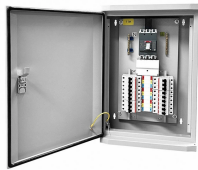

Distribution Boxes. [Read more.](#)

From innovative power sockets and switches, to circuit breakers and home automated systems - Legrand's comprehensive and pioneering range of electrical products and technical solutions are ...