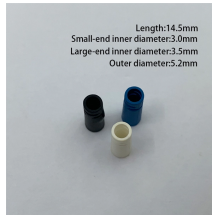

The document is a field inspection report for the installation of cable ...

Ensure the safety and reliability of your electrical systems with our guide on inspection methods for cable trays. Learn about structural, load, fire resistance, and more to optimize performance.