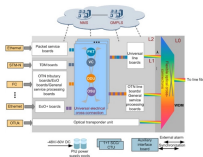

These devices ensure clean, stable power reaches every server, switch, and storage device in your racks, while offering the monitoring and control capabilities vital for modern data center management.

USPWR provides proven, best in class Rack Mount Power Distribution Units (PDUs) including 3 Phase and Single Phase PDUs for all your critical power distribution needs.

Consolidate cables coming out of your rack with our power strips and PDUs that support your computing power needs. CSA certified & UL recognized. Order Online!

Metered-by-outlet Rack Power Distribution Units (Rack PDU) provide real-time remote monitoring at the outlet level to provide advanced data center energy management.

Server power distribution units for server racks! Wide range of PDUs, power supply & strips for network cabinets. ⚡ Competitive prices. ⚡ Shop now.