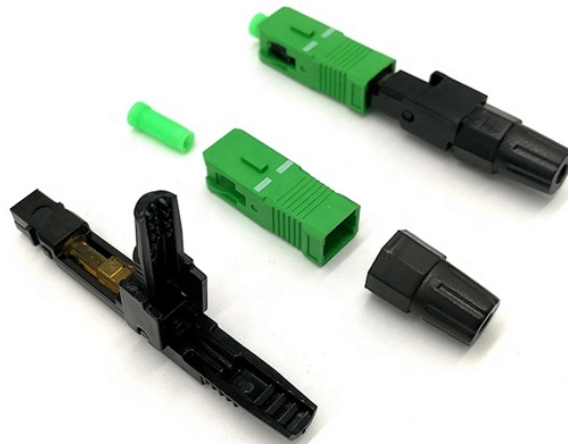

Quote for 2-core 8-figure optical cable

Overview

Mouser offers inventory, pricing, & datasheets for 8 Fiber Fiber Optic Cable Assemblies. The 2-288 fibers are positioned in PBT loose tube filled with gel. The water resistant tape provides. Corning ALTOS® figure-8 gel-free cables are self-supporting aerial cables designed for easy and economical one-step installation. The loose tube design provides stable performance over a wide temperature range and is compatible with any telecommunications-grade optical fiber. Because they come complete with messengers, these cables do not require the purchase or installation of a messenger and the attachment of the cable to the messenger.) Transmission Characteristics: 1. Steel wire or Aramid yarn material of messenger wire are. The structure of GYFTC8Y optical cable is to sleeve the optical fiber into the PBT loose tube, and the loose tube is filled with waterproof compound Description□ The structure of GYFTC8Y optical cable is to sleeve the optical fiber into the PBT loose tube, and the loose tube is filled with.

Quote for 2-core 8-figure optical cable

The cross-section shows figure 8. Stranded wires as self-supporting member providing excellent strain performance and convenient installation for this GYXTC8S fiber cable.

High tensile strength of stranded wires meet the requirement of self-supporting and reduce the installation cost. This kind of cable use upper messenger wire to support aerial cabling. It is designed ...

Description: In the GYXTC8S/GYXTC8A cable, single-mode/multimode fibers are positioned in the loose tube, which is made of high modulus plastic materials and filled with filling compound.

8 Fiber Fiber Optic Cable Assemblies are available at Mouser Electronics. Mouser offers inventory, pricing, & datasheets for 8 Fiber Fiber Optic Cable Assemblies.