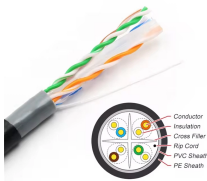

Quote for 2-core 8-figure optical cable

Overview

Mouser offers inventory, pricing, & datasheets for 8 Fiber Fiber Optic Cable Assemblies. The 2-288 fibers are positioned in PBT loose tube filled with gel. The water resistant tape provides. Corning ALTOS® figure-8 gel-free cables are self-supporting aerial cables designed for easy and economical one-step installation. The loose tube design provides stable performance over a wide temperature range and is compatible with any telecommunications-grade optical fiber. Because they come complete with messengers, these cables do not require the purchase or installation of a messenger and the attachment of the cable to the messenger.) Transmission Characteristics: 1. Steel wire or Aramid yarn material of messenger wire are. The structure of GYFTC8Y optical cable is to sleeve the optical fiber into the PBT loose tube, and the loose tube is filled with waterproof compound Description□ The structure of GYFTC8Y optical cable is to sleeve the optical fiber into the PBT loose tube, and the loose tube is filled with.

Quote for 2-core 8-figure optical cable

The cross-section shows figure 8. Stranded wires as self-supporting member providing excellent strain performance and convenient installation for this GYXTC8S fiber cable.

High tensile strength of stranded wires meet the requirement of self-supporting and reduce the installation cost. This kind of cable use upper messenger wire to support aerial cabling. It is designed ...

Description: In the GYXTC8S/GYXTC8A cable, single-mode/multimode fibers are positioned in the loose tube, which is made of high modulus plastic materials and filled with filling compound.

8 Fiber Fiber Optic Cable Assemblies are available at Mouser Electronics. Mouser offers inventory, pricing, & datasheets for 8 Fiber Fiber Optic Cable Assemblies.