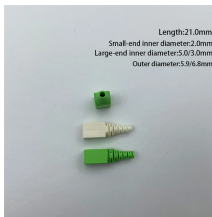

Module X Solutions designs, engineers and manufactures modular and build on site precast or lightweight steel telecommunication equipment shelters to industry and client specific requirements.