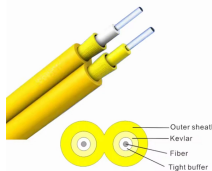

Quickly detect fiber optic cable continuity

Quickly detect fiber optic cable continuity

In addition, it can be used as a continuity checker to determine if jumper cables ...

Portable 5-in-1 Fiber Optic Cable Tester with Optical Power Meter, Cable Finder, Visual Fault Locator & RJ45 Network Cable Test, SC/FC/ST Universal Interface with LC Adapter

Basic Laser Fiber Continuity Tester has two modes, continuous or flashing, to deliver a high intensity, red laser light down the optical fiber for verifying fiber continuity.

Find out the expert methods and tools for fiber testing to ensure continuity and reliability in networks. A complete guide for professionals.

In addition, it can be used as a continuity checker to determine if jumper cables with connections or fiber reels are in good condition or if installed fiber has been damaged. With a range of 4 km (2.5 mi), it is ...

The Visual Fault Finder is a visible laser light source used to check continuity, locate breaks, poor mechanical splices and damaged connectors in fibre optic cabling.

VisiFault Visual Fault Locator is a fiber optic visual fault locator by Fluke Networks that locates, verifies continuity, polarity of many near-end fiber faults with speed.