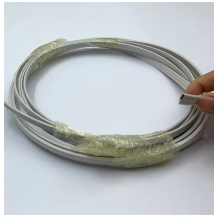

## Quality of Guinea Steel Plate Distribution Boxes

## Quality of Guinea Steel Plate Distribution Boxes

Made in Guinea Steel Directory - Offering Wholesale Guinean Steel from Guinea Steel Manufacturers, Suppliers and Distributors at TradeKey

BARTEC stainless steel housings and distribution boxes are designed and approved for Zone 1 and 2 as well as Zone 21 and 22. They are particularly suitable for applications under extreme environmental ...

Our large stock of stainless steel sheets and plates in India combined with a number of plasma, laser, and water jet cutting facilities enable us to offer fast deliveries to our customers in Guinea

The box body is generally made of high-quality steel plates treated with surface anti-corrosion and spraying, with insulation materials added in the middle to effectively ensure the normal operation of ...