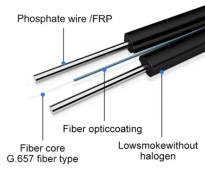

Cable trays and baskets are designed to help support and route cable bundles in an organized manner along ceilings or walls. Shop for cable tray systems now.