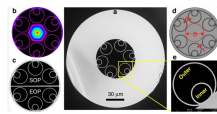

Q40 bridge erecting machine

Q40 bridge erecting machine

This section provides a list of the top 10 Bridge Erection Machine manufacturers, Website links, company profile, locations is provided for each company.

The erecting machine for bridges is primarily designed to safely lift and place heavy girders to support the bridge's deck. Several types of bridge girder erection machines can be used to erect girders in ...

Customized Beam Launcher for bridges with span ranging from 20m to 70m. Beam feeding from rear end of the Beam Launcher on the deck level or from below on ground level or from bridge ...

Bridge construction is moving towards mechanization to reduce costs and improve quality. This relies on complex bridge erection machines that must handle heavy loads safely while being as lightweight as ...

Quality bridge girder erection machine products list - bridge girder erection machine Provided by Manufacturers & Wholesalers from China.

The small radius bottom feeding beam bridge erecting machine, which has been tested and inspected, has been successfully applied in the construction project of urban elevated bridges in...