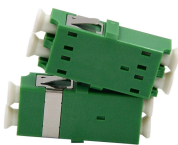

Purchase of pigtail boxes

Purchase of pigtail boxes

We sell used & new Pigtail and Outlet Boxes Power Distro by Electronic Theatre Controls. Select from the best prices and availability in the world.

Buy the ETC Pigtail Box, Surface Mount, 6-24" Pigtail Surface Mount Box at Full Compass Systems. 0% Financing and Free Shipping on thousands of items!

Choose from our selection of electrical pigtails, including electric motors, electrical connectors, and more. Same and Next Day Delivery.

Buy the ETC Pigtail Box, Surface Mount, 6-24" Pigtail Surface Mount Box at Full Compass Systems. 0% Financing and Free Shipping on thousands of items!

Our least expensive package, designed for a 20ft container, includes 2 each 4ft ceiling lights, 2 each duplex outlet, 1 Light switch, junction box and a 10" pigtail to plug into a 10g 110v extension cord.