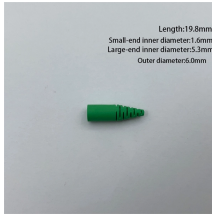

Our Pigtail and Outlet Boxes have been engineered for easy customization, shipment installation and service. We even take innovation down to the packaging itself - protecting boxes until the moment ...