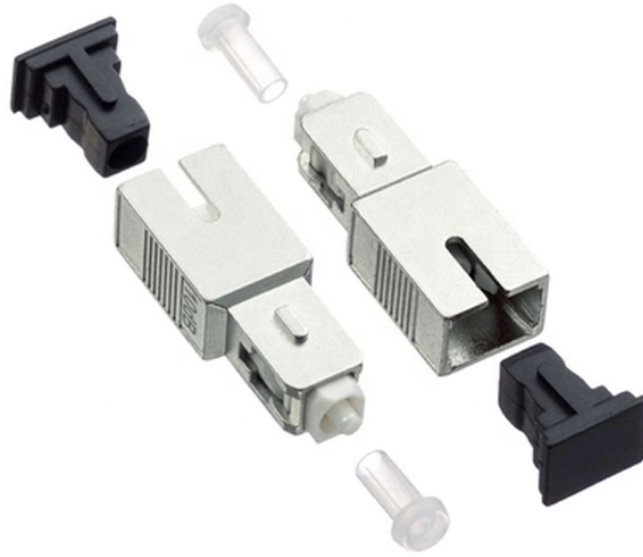

Purchase of NEMA4X Integrated Power Cabinet

Purchase of NEMA4X Integrated Power Cabinet

Our product portfolio includes custom NEMA & IP rated enclosures, wall-mounted and freestanding enclosures, modular cabinets, industrial consoles, junction boxes, and much more.

When it comes to 4X Electrical Enclosures, you can count on Grainger. Supplies and solutions for every industry, plus easy ordering, fast delivery and 24/7 customer support.

Find secure electrical enclosures with reinforced locks and sealing strips. Shop NEMA 4X boxes suitable for circuits, routers, and outdoor applications.

Select the right electrical enclosure for your environment and the accessories you'll need to get it mounted and connected. Choose from our selection of NEMA 4X enclosures, including over 6,800 ...

Outdoor integrated cabinet is well suited for power equipment, batteries, telecom gear, all integrated into a robust, economical package. The cabinet contains internal mounting rails, which allow installation ...

Discover NEMA 4X electrical enclosures, designed for extreme protection against corrosion and harsh weather, ideal for demanding industrial settings.

NEMA 4/4x enclosures are available in a variety of model types and sizes for wall-mount, pole-mount and free-standing enclosures with one door. NEMA 4x enclosures are finished with 304 stainless ...