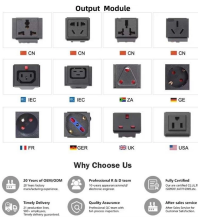

WireMasters is your trusted source for Mil-Spec wire, cable, connectors, harness management products as well as a variety of value-added services for the aerospace, defense, and other industries!

With high density modular design, patching system can be fast assembled and installed without any tool and complex operations.

Product description Plugs Plugs BD-24 metal aviation plug 24 core data signal transmission power male and female plug industrial connector