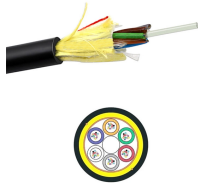

Electrical box covers are removable plates or lids designed to enclose and protect the wiring connections and devices housed within an electrical box. They provide a finished, aesthetic ...

Electric box covers play a crucial role in ensuring the safety and functionality of electrical systems in residential and commercial properties. These covers serve as protective barriers, preventing ...