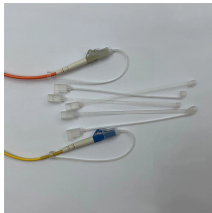

We're a professional manufacturer of low & high voltage electrical equipment, and this series focuses on the step-by-step production of distribution boxes—from raw material preparation to...