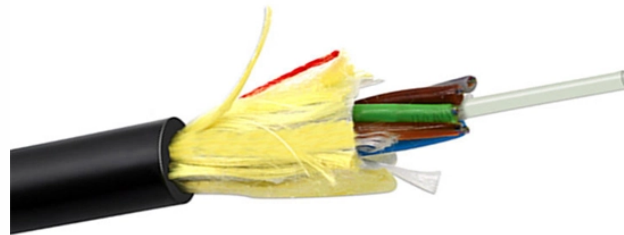

Procurement of Finished Cable Trays in Indonesia