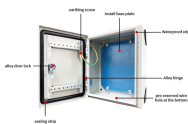

Proper fiber optic cable management is essential for maintaining performance, reducing signal loss, and ensuring long-term reliability in high-density environments like data centers and ...