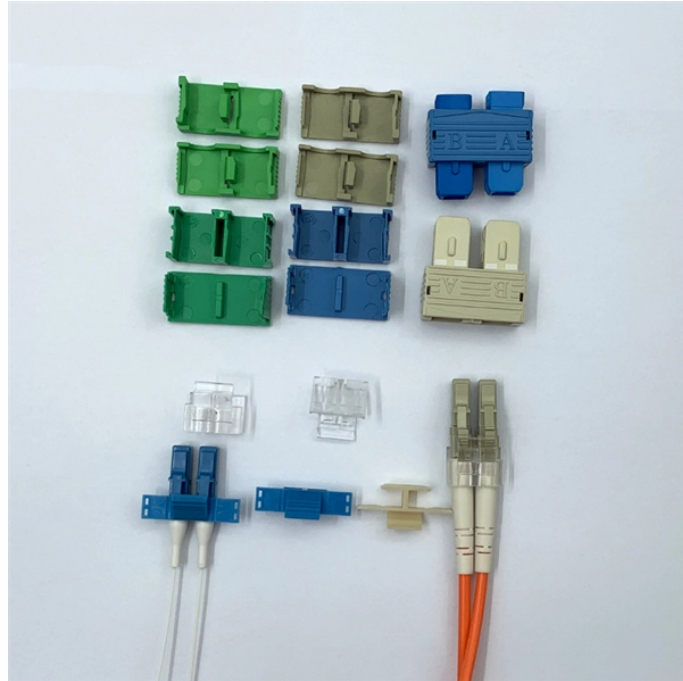

Price range of optical module devices