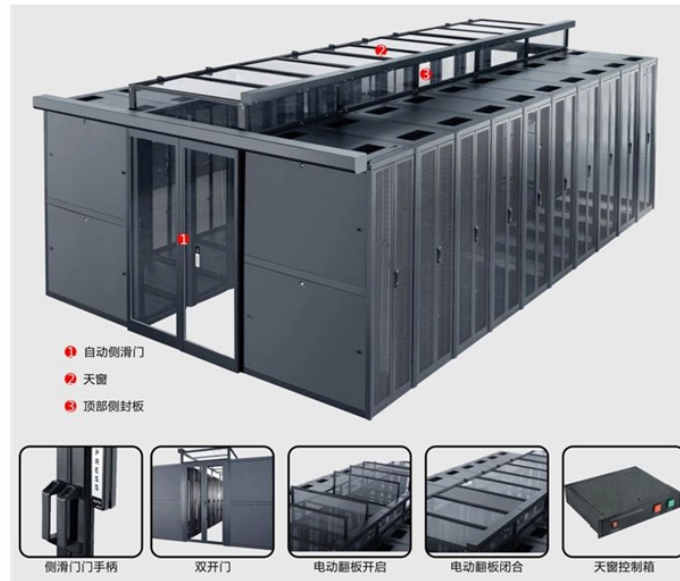

Price of reinforced cable trays for high-voltage electrical systems in Namibia