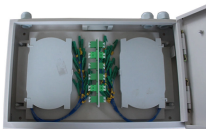

Discover cable distribution boxes with IP65-IP67 waterproof ratings, ABS/PC materials, and CE certification. Ideal for outdoor telecom and cable management.