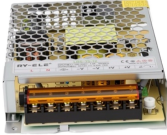

Price of power distribution busbars for sale

Price of power distribution busbars for sale

We carry a full line of busbars and DC distribution centers are specialized components used in DC electrical systems to efficiently distribute power.

Pricing (USD) Filter the results in the table by unit price based on your quantity. Power to the Board Busbar, 100A, 480 VAC, 56 Pin, 2-pole Gladitaor UL1077 protectors without auxiliary components. ...

Shop marine busbars for clean, reliable 12V/24V power and grounding distribution. Corrosion-resistant, marine-grade, and trusted by boat owners and installers.

A 4-stud power distribution block is perfect for electrical wiring in cars, trucks, boats and more. You get high-quality stainless steel posts and a nickel-plated busbar built into an insulated nylon base.