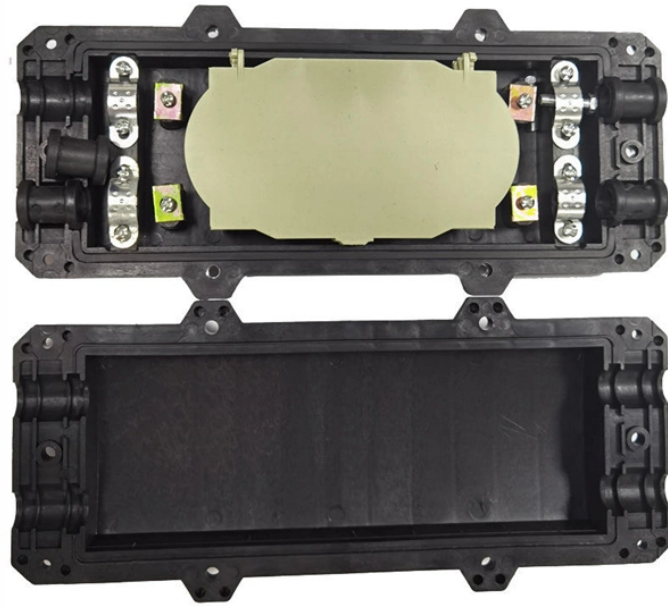

## Price of power distribution box cutting machine

This production line is equipment for production of distribution boxes. The strip coil to be processed is manually placed on the uncoiler, and then corrected and tensioned.

(3) The automatic cutting, stripping, semi stripping and bending functions can be completed at one time. It can instantly change the specifications and sizes of wires, and save 3 labor for you. The economic ...

The AB2500 box making machine is easy to operate by a single person. With one-time feeding, it completes slotting, paper separation, horizontal pressing, vertical pressing, cross-cutting, punching, ...