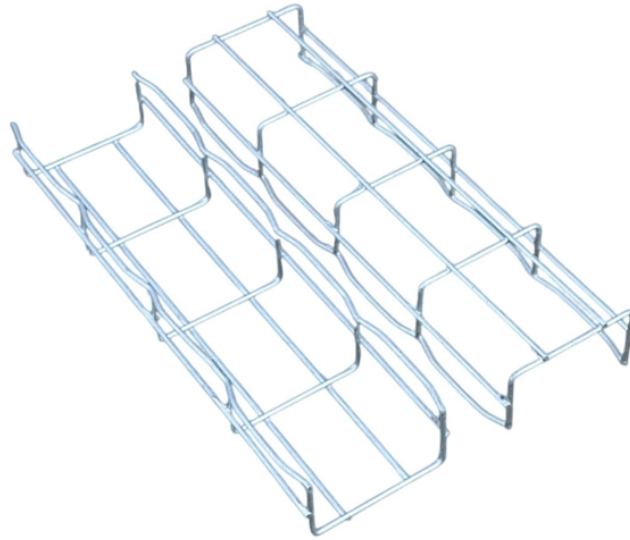

## Price of outgoing terminals for secondary distribution boxes

Choose from our selection of terminal boxes, including over 4,300 products in a wide range of styles and sizes. Same and Next Day Delivery.

The Price DDV is an economical, non-mixing dual duct terminal unit that precisely regulates the flow of conditioned air to a room or zone in response to thermostat demand for cooling or heating.