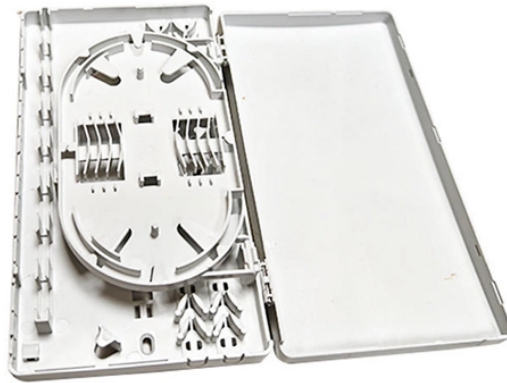

# **Price of ladder-type cable trays in Iran**

## Price of ladder-type cable trays in Iran

Bahra Electric Cable Trays are an essential component of any well-designed electrical infrastructure, providing a safe, organized, and easily accessible pathway for routing and managing cables, wires, ...

Shop high-quality ladder type cable tray price list from reliable suppliers. Enjoy durable, efficient, and affordable solutions for your cable management needs.

Husky Ladder Cable Tray Systems: Cable support system constructed from two side rails connected with individual rungs. Husky Ladder provides solid side rail protection, support strength, smooth ...

Ladder cable trays are the preferred solution and are the most economical choice for creating the ideal routing path. Cold swaging allows for the side rails to be turned outward, simplifying cable ...