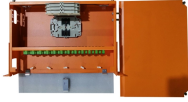

## Price of industrial sockets for connecting distribution boxes

Unit mm

QSFP28	L	L1	L2	L3	L4	W	W1	W2	H	H1	H2	H3	H4	H5	H6
Max	72.2	-	128	4.35	61.4	18.45	-	6.2	8.6	12.4	5.35	2.5	1.6	2.0	-
Type	72.0	-	-	4.20	61.2	18.35	-	-	8.5	12.2	5.2	2.3	1.5	1.8	6.55
Min	68.8	16.5	124	4.05	61.0	18.25	2.2	5.8	8.4	12.0	5.05	2.1	1.3	1.6	-

SFP28	L	L1	L2	L3	W	W1	W2	H	H1	A
Max	57.6	47.7	44.55	119.9	13.8	14.0	12.3	8.7	10.3	45.25
Type	57.4	47.5	44.35	117.9	13.55	13.8	12.1	8.5	10.1	45
Min	57.2	47.3	44.15	115.9	13.3	13.6	11.9	8.4	9.9	44.65

## Price of industrial sockets for connecting distribution boxes

Yueqing Beigang Industrial Socket Distribution Box is an electrical distribution device that adopts a plug-in method, which is more convenient and practical than traditional terminal wiring. The built-in circuit ...