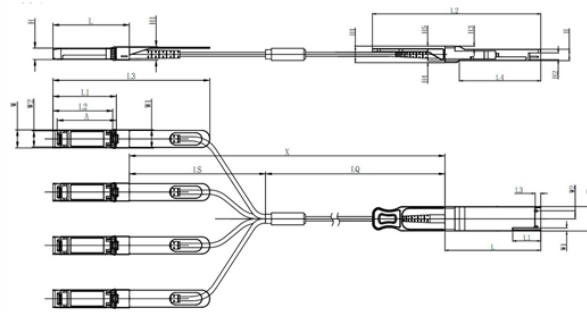

## Price of industrial sockets for connecting distribution boxes

Unit mm

QSFP28	L	L1	L2	L3	L4	W	W1	W2	H	H1	H2	H3	H4	H5	H6
Max	72.2	-	128	4.35	61.4	18.45	-	6.2	8.6	12.4	5.35	2.5	1.6	2.0	-
Type	72.0	-	-	4.20	61.2	18.35	-	-	8.5	12.2	5.2	2.3	1.5	1.8	6.55
Min	68.8	16.5	124	4.05	61.0	18.25	2.2	5.8	8.4	12.0	5.05	2.1	1.3	1.6	-

SFP28	L	L1	L2	L3	W	W1	W2	H	H1	A
Max	57.6	47.7	44.55	119.9	13.8	14.0	12.3	8.7	10.3	45.25
Type	57.4	47.5	44.35	117.9	13.55	13.8	12.1	8.5	10.1	45
Min	57.2	47.3	44.15	115.9	13.3	13.6	11.9	8.4	9.9	44.65

## Price of industrial sockets for connecting distribution boxes

Yueqing Beigang Industrial Socket Distribution Box is an electrical distribution device that adopts a plug-in method, which is more convenient and practical than traditional terminal wiring. The built-in circuit ...