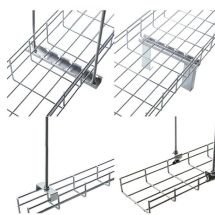

Cable Tray Vertical Adjustable Splice Plate, 7"  
Cable Tray Vertical Adjustable Splice Plate, 7 Inch High, Aluminum, Pair, Requires Supports Within 24 Inch on Both Sides, Per NEMA VE 2

Durable splice plates for cable trays, ladder racks, and telecom support systems engineered for strength, alignment, and reliability from Launch 3 Telecom.

Durable splice plates for cable trays, ladder racks, and telecom support systems engineered for strength, alignment, and reliability from Launch 3 Telecom.

Shop Aluminum Cable Tray and other Rooftops products. Straight Aluminum Ladder Tray, 45° Horizontal Bends and more.

Cable Tray Splicer, Washer Kit, Material: Carbon Steel, Finish: Electroplated Zinc, Package of 50

Our Snap Track splices make the cable tray system easy to install. They also serve as thermal expansion splices, eliminating the need for additional parts!

CANABW4VSP ABB ABW4VSP Splice Plate Vertical Adjustable 4 in H Aluminum Manufacturer:ABB Manufacturer #:ABW4VSP Available for backorder

Often field situations necessitate unplanned changes in the horizontal or vertical direction of a cable tray run. Fixed angle and adjustable splice plates provide a means to make horizontal and vertical ...