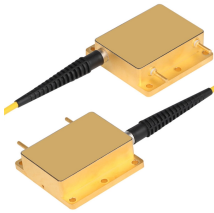

## Price of horizontal and vertical cable tray splicing

## Price of horizontal and vertical cable tray splicing

Compare Eaton B-Line Expansion Splice Plates, for 5" NEMA / 6" Height Tray, Aluminum, Pair  
Expansion Splice Plates, for 5" NEMA / 6" Height Tray, Aluminum, Pair Item #: 270365 CAT #: 9A ...

Cable Tray Vertical Adjustable Splice Plate, 7"  
Cable Tray Vertical Adjustable Splice Plate, 7 Inch High, Aluminum, Pair, Requires Supports Within 24 Inch on Both Sides, Per NEMA VE 2

Durable splice plates for cable trays, ladder racks, and telecom support systems engineered for strength, alignment, and reliability from Launch 3 Telecom.

Cable Tray Splicer, Washer Kit, Material: Carbon Steel, Finish: Electroplated Zinc, Package of 50

Our Snap Track splices make the cable tray system easy to install. They also serve as thermal expansion splices, eliminating the need for additional parts!