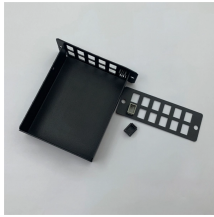

## Price of horizontal and vertical cable tray splicing

## Price of horizontal and vertical cable tray splicing

Compare Eaton B-Line Expansion Splice Plates, for 5" NEMA / 6" Height Tray, Aluminum, Pair  
Expansion Splice Plates, for 5" NEMA / 6" Height Tray, Aluminum, Pair Item #: 270365 CAT #: 9A ...

Cable Tray Vertical Adjustable Splice Plate, 7"  
Cable Tray Vertical Adjustable Splice Plate, 7 Inch High, Aluminum, Pair, Requires Supports Within 24 Inch on Both Sides, Per NEMA VE 2

Durable splice plates for cable trays, ladder racks, and telecom support systems engineered for strength, alignment, and reliability from Launch 3 Telecom.

Cable Tray Splicer, Washer Kit, Material: Carbon Steel, Finish: Electroplated Zinc, Package of 50

Our Snap Track splices make the cable tray system easy to install. They also serve as thermal expansion splices, eliminating the need for additional parts!