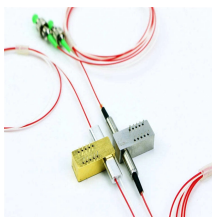

Browse our electrical box options at Lowe's to find products designed for everyday electrical applications. Floor electrical boxes provide recessed power access in floors. Discover more for clean ...