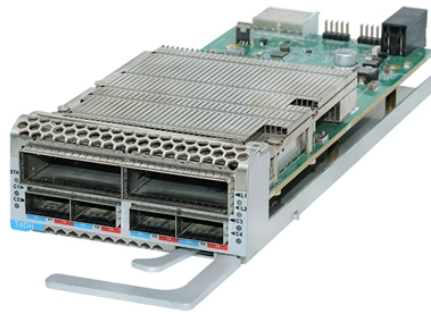

Price of finished cable tray fixing brackets