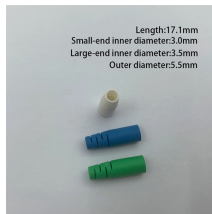

Eaton Filler Plate Blank Breaker Plate Type CH - Breaker Box Filler Plate - Pack Of 1 Fuse Box Cover Breaker Box Cover Decorative, ...

[Click here to let us know and we'll help you find what you're looking for.](#)

Product Details Pole Fillers Pack contains a strip of 10 single module pole fillers. Used to cover unused enclosure positions.

Prices, Promotions, styles, and availability may vary. Our local stores do not honor online pricing. Prices and availability of products and services are subject to change without notice.