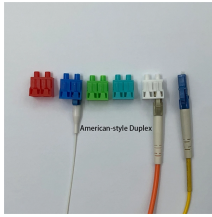

The electrical panel box is a box that is connected to the electrical circuit of the box. If the electrical panel fails, it is not possible to connect the electrical box to the main circuit.

MCB Distribution panel box is a recessed heavy duty ABS compartment housing for Miniature Circuit breakers for DIN Rail type installation that are rigid type and safe

Junction box prices vary based on size, function, and brand. Prices range from as low as ₱11.00 to over ₱240.00.

Find a huge range of SCHNEIDER ELECTRIC Enclosures, Boxes & Cases at element14 Philippines. We stock a wide range of Enclosures, Boxes & Cases, such as Electrical / Industrial, Multipurpose, ...