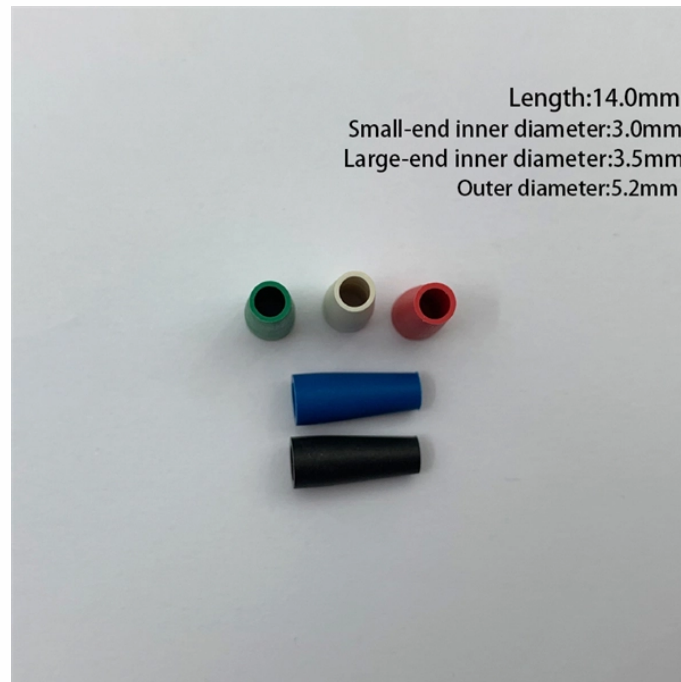

Price of electrical distribution box for home installation