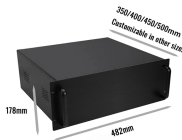

Price List Cable Tray 2024 - Free download as PDF File (.pdf), Text File (.txt) or view presentation slides online.