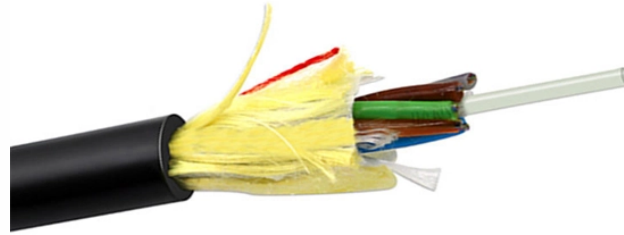

Price of curved hooks for mesh cable trays

Price of curved hooks for mesh cable trays

	<p>About this item Product details Quest offers a full line of ...</p>
---	--

	<p>Would you like to tell us about a lower price? Each package contains 10 wire mesh cable tray ceiling hooks, designed for versatile use in data centers, network cabinets, or industrial spaces.</p>
---	--

	<p>These are the most corrosion-resistant tray systems we offer for routing cable and hose in configurations such as curves, slopes, and tees. Cut, bend, and connect the wire mesh trays.</p>
---	--

	<p>The design of these wire mesh cable trays is extremely user-friendly and can be sized to your exact needs and dimensions with cable tray cutters. It is recommended that installers add support for every ...</p>
---	--

	<p>Quest offers a full line of cable tray accessories. This accessory is for the secure joining of curved tray corners....</p>
---	--

These support hooks eliminate the problem of point loads that can cause band width damage to sensitive cables such as fiber optic, CAT 5E, 6, 7 or many others. Garvin Industries, a Southwire ...

Quest offers a full line of cable tray accessories. This accessory is for the secure joining of curved tray corners.

Keeping your cables secure and safe is critical for proper electrical power management. This is especially true of hazardous & challenging environments like in mining, building sites, or on ...