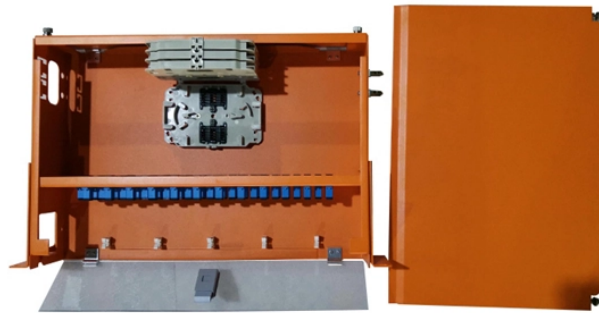

## Price of contactor circuit for distribution box

Find here for LK (Lauritz Knudsen) switchgears, control gears price list & catalogue PDF.

RCBO RCBO is designed for use in domestic, commercial and industrial distribution systems for ensuring protection from leakage current, short circuit & over load.

Find here for LK (Lauritz Knudsen) switchgears, control gears price list & catalogue PDF.

The series JKC1 AC contactor is applicable at the line of AC 50/60 Hz, rated voltage up to 660V and rated current up to 95A for remote switch, breaking and frequent starting, controlling the AC motor.