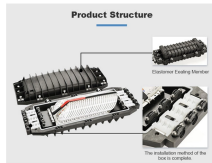

Find your fiber optic junction box easily amongst the 67 products from the leading brands (HUBER+SUHNER, BOPLA, METZ CONNECT, ...) on DirectIndustry, the industry specialist for your ...