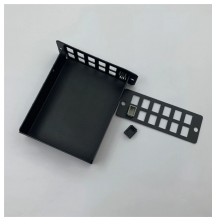

Price of cable trays in large shopping malls

Price of cable trays in large shopping malls

Find the latest cable tray price list with tiered pricing, MOQs, and verified suppliers. Compare material options and custom sizes. Click to explore top deals and secure your project today.

Choose from our selection of cable trays, including over 850 products in a wide range of styles and sizes. Same and Next Day Delivery.

When it comes to 12 ft Cable Ladder Trays, you can count on Grainger. Supplies and solutions for every industry, plus easy ordering, fast delivery and 24/7 customer support.

Cable tray are used in wiring of buildings to support electrical cables and wires that are used to distribute power, controls and communication. The cable tray are for hot dip galvanized ...

Cable trays and baskets are designed to help support and route cable bundles in an organized manner along ceilings or walls. Shop for cable tray systems now.