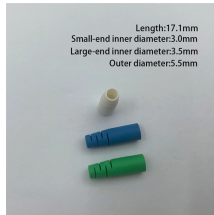

The slide-on five foot wire tray covers and protects cable - install additional trough sections as needed. They join together with coupling. Angle and Tee make it easy to turn corners. Push-on end caps ...