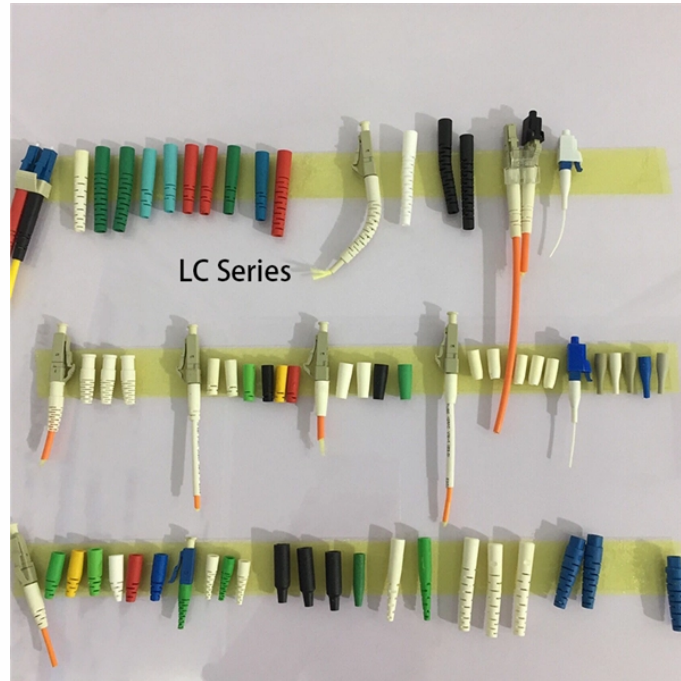

Price of cable trays for low-voltage electrical engineering shafts

Price of cable trays for low-voltage electrical engineering shafts

Cable trays and baskets are designed to help support and route cable bundles in an organized manner along ceilings or walls. Shop for cable tray systems now.

Our Wire Mesh Tray creates a dedicated pathway for all low-voltage and data cables. It is constructed of precision-engineered, high-quality welded steel wire and is the result of decades of ...

Types of Vertical Cable Trays: A Comprehensive Guide Vertical cable trays are essential components in modern electrical infrastructure, designed to organize, support, and protect cables in multi-level ...

The Aluminum I-Beam Design Of Itray Is Perfect For Industrial Installations With Large Diameter Cables In Long Span Situations, Minimizing Total Tray Width and Creating A Smooth Transition Between ...

The slide-on five foot wire tray covers and protects cable - install additional trough sections as needed. They join together with coupling. Angle and Tee make it easy to turn corners. Push-on end caps ...