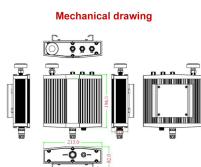

Types of Fiber Distribution Boxes A Fiber Distribution Box (FDB) is a critical component in fiber optic networks, serving as a connection and distribution point for optical fibers. These ...