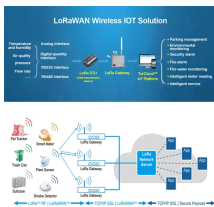

Shop for Electrical Boxes in Breakers, Distributors, and Load Centers. Buy products such as Hyper Tough PVC One-gang Box Receptacle Switch/Outlet Electrical Box TD35071Z, 4.25 in X 2.75 in X ...