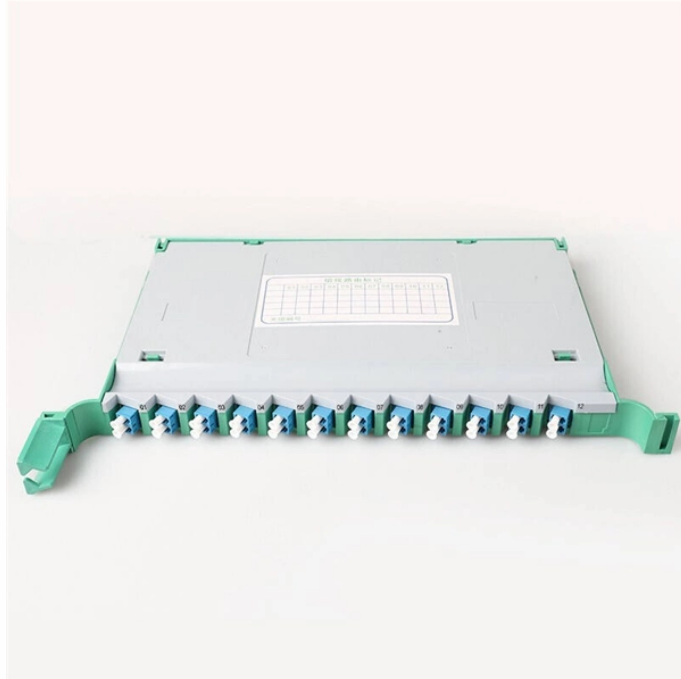

Price of a 75kW main distribution box