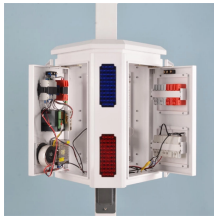

## Price of a 4-port fiber optic fusion splice terminal box

This Indoor Wall Mounted Single Door Optical Fiber Information Panel from ShowMeCables is ideal for end terminations of fiber optic runs in residential or commercial buildings.

FTB104F Fiber mini box is designed specially for FTTx application, which suits for jointing fibers pigtail and it protects fiber optic splices and helps to distribute cable in ftth indoor fiber access terminal ...

This plastic indoor/outdoor fiber optic terminal box has a latching top for easy access and accepts up four SC simplex or four LC duplex panel mount couplers. It is used to interconnect fiber splices and ...

This plastic indoor/outdoor fiber optic terminal box has a latching top for easy ...

FBR-11605 Fiber-Optic Distribution Box, 4-Core is a high quality product by Bud Industries used for electronic enclosure applications.