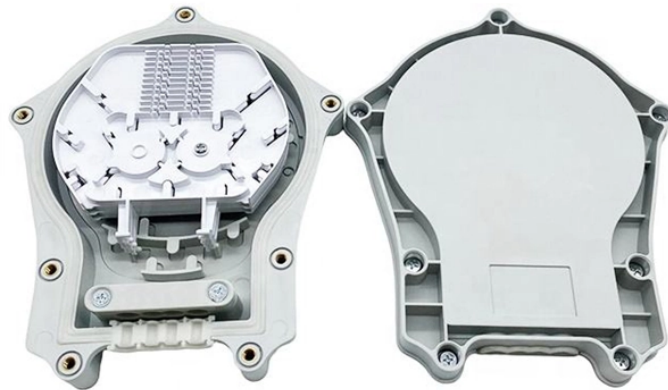

Price of a 2-fiber 4-electric ring network switch

Overview

Compare top brands today. Compact PoE switch with built-in UPS and smart battery charger – because your CCTV cameras and access points deserve true off-the-grid resilience. A compact 1U 400G switch built for AI clusters, storage fabrics, and high-speed aggregation, featuring four 400G QSFP56-DD ports, dual 10 Gigabit. [Up to 120km]: Fiber transceiver provides multiple Gigabit SFP optical ports and 10/100/1000M adaptive RJ45 network ports, users can choose different SFP optical modules according to the needs of the site, hot swap FX ports to extend the fiber distance up to 120km. [Plug and Play]: Plug and play. Shop network switches at Newegg, including unmanaged, managed, PoE, and 10GbE models. Perfect for home, gaming, or enterprise networks. 3at PoE+10/100BASE-TX ports and two 1000BASE-X SFP fiber ports for uplink connection. PoE Power Budget: 120W@48-54V DC Max. Power Consumption: 140W/477BTU @ 54V DC input (Ethernet + PoE. The Red Lion Sixnet® Series SLX-6RS-4ST-D1 is an six port Industrial Ethernet Ring Switch. This SlimLine SLX series switch is housed in an aluminum DIN rail enclosure, and features 4km multimode fiber optic cable with an ST style fiber connector. It provides simple and complex connectivity for multiple Ethernet device, network

The Red Lion Sixnet ® Series SLX-6RS-4ST-D1 is an six port Industrial Ethernet Ring Switch. This SlimLine SLX series switch is housed in an aluminum DIN rail enclosure, and features 4km ...

It comes with 4 copper cable transmission ports and 2 ports for multimode fiber optic. It provides simple and complex connectivity for multiple Ethernet device, network management, enhanced cyber ...