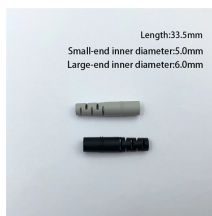

Description Tray ladder vertical bend occupies less space in areas where space is restrained. Splice plate holds components together while hardware is inserted. Lighter fittings are easy to handle. ...