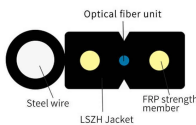

Buy low-price vertical cable tray with customizable options starting at $0.95 per unit. Available in various materials, ideal for solar cable management and industrial use.