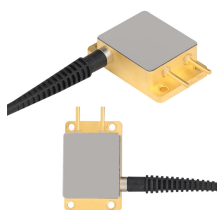

Our Universal Vertical Elbow provides a 90 degree bend from a horizontal run to ...

Description Tray ladder vertical bend occupies less space in areas where space is restrained. Splice plate holds components together while hardware is inserted. Lighter fittings are easy to handle. ...

Cut, bend, and connect these wire mesh tray systems to route cable and hose in configurations such as curves, slopes, and tees. They are a lightweight option for organizing bundles of cable and hose ...

Discover our 90° Vertical Elbow for cable tray systems. Contact us today for availabilities and receive a quote. Fast shipping guaranteed.

A cable tray elbow. Usage: is used to complete the whole project as it is one of the cable tray accessories, that make the cable go through all available space easily as it can go from the high path ...

Buy low-price vertical cable tray with customizable options starting at \$0.95 per unit. Available in various materials, ideal for solar cable management and industrial use.

The aluminum I-beam design of ITray is perfect for industrial installations with large diameter cables in long span situations, minimizing total tray width and creating a smooth transition between straight ...