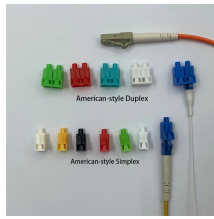

MP Husky offers a wide variety of cable tray covers to provide protection for the cables contained within the system from sunlight, environmental elements, dirt, debris, and falling objects. All of the covers ...