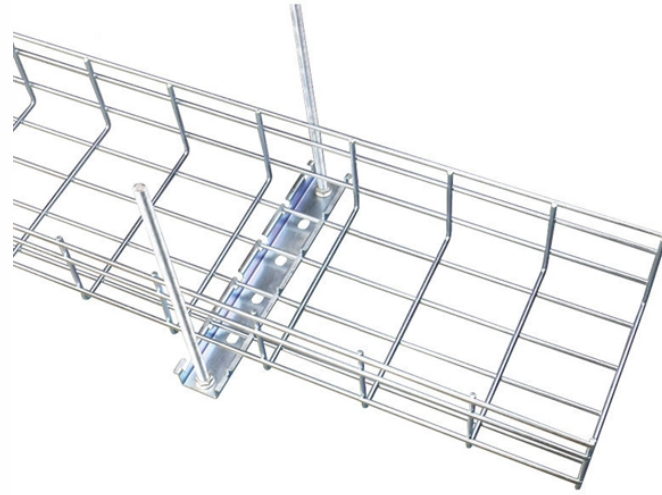

Price of Temporary Power Distribution Boxes in Bangladesh

Price of Temporary Power Distribution Boxes in Bangladesh

With compatibility for 16A, 32A, and 63A power systems at 230V or 400V, this rugged unit features cable grounding, screw terminal connections, and a compact IP67-rated design. Ideal for temporary power ...

Distribution Box Types : 1 Way 2 Way 2 & 3 Way 4 Way 6 & 9 Way 7 To 10 Way 1 Add To Cart Buy Now

Bangladesh - Shop for Best Online at Daraz .bd
Wide Variety of power distribution box. Great Prices, Even Better Service.

With compatibility for 16A, 32A, and 63A power systems at 230V or 400V, this ...

Supply and install an auto control panel for an air distribution system constructed with 18 SWG sheet steel painted with two coats of epoxy paint over a coat of primer, including all necessary equipment, etc.