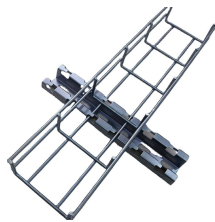

Price of Square Cable Ties for Network Cabinets

Price of Square Cable Ties for Network Cabinets

Southwire cable ties are the superior tie to use in your home, office, garage, workshop, or almost any other application. These cable ties are proudly MADE from a general-purpose Nylon 6/6.

Search Newegg for network cable ties. Get fast shipping and top-rated customer service.

DiversiTech 6269 - 1" Square Cable Tie Mounts (Pack of 11)- Approximately 1". square adhesive backed. These mounts can be mounted with a screw and will accept up to 75 lb. ties.

Mount and run cables, conduit and more with our 100 Pack Natural 1 1/8 Inch Square Adhesive Tie Mounts.

Widely Applicate: rack cable management tie bar kit can be used to install rack panels on servers, companies, and equipment rooms; It can be used together with distribution racks, servers, switches, ...

DiversiTech 6269 - 1" Square Cable Tie Mounts (Pack of 11)- Approximately 1". ...

Widely Applicate: rack cable management tie bar kit can be used to install rack ...

Safety guards on the tip help you sever cable ties without damaging bundled material. Choose from our selection of cable ties, including over 2,900 products in a wide range of styles and sizes. Same and ...